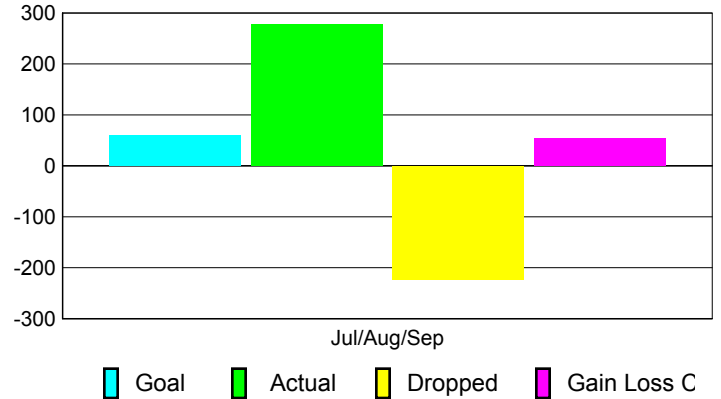

Membership Results 2010-2011

Goal, New, Dropped, Gain/Loss